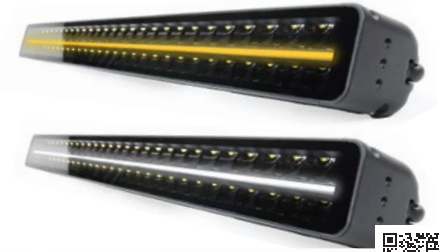

119,21 €

130.113LBDT
SKYLED Tower 11,3"

370,5 mm

145,12 €

130.146LBDT
SKYLED Tower 14,6"

537 mm

193,60 €

130.212LBDT
SKYLED Tower 21,2"

789 mm

275,31 €

130.312LBDT
SKYLED Tower 31,2"

283 mm

78,48 €

130.112LBD
SKYLED Slide 11,2"

367 mm

95 €